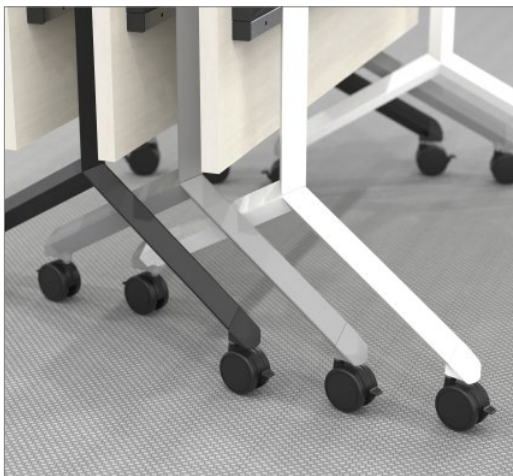

# Zona™

Zona is a Flip/Nest table with a twist – when nested for storage, Zona’s unique design rotates the legs to create a clean, simple profile. Zona brings an elevated aesthetic to the workplace while offering all the design options and performance customers expect.

## A Flip with a Twist

Space-saving Flip/Nest tables are a big advantage for teams that need to stay flexible, respond quickly and make the most of their office space. Zona handles all these needs easily, and does it gracefully. A clean alignment of table tops replaces the staggered arrangement most nested table models produce when they are stored.

Whether it's a roomful of trainees or an improvised office, Zona arranges and re-arranges nimbly to create the configurations you need, when you need them.

Available in all Trendway laminate surface options, Zona also offers several base colors to choose from. Effective power, data and ganging options are available to support today's workplace needs.

Top view alignment

Leg finish options: Black, Gray, Designer White

Rotating legs, in-line nesting